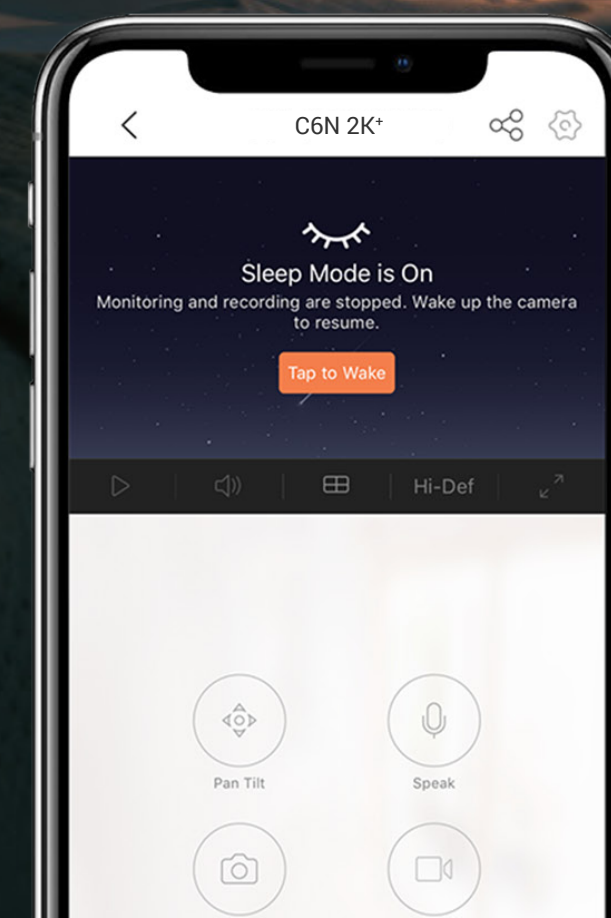

TLS
Data Transmission
Encryption

AES-128
Data Encryption