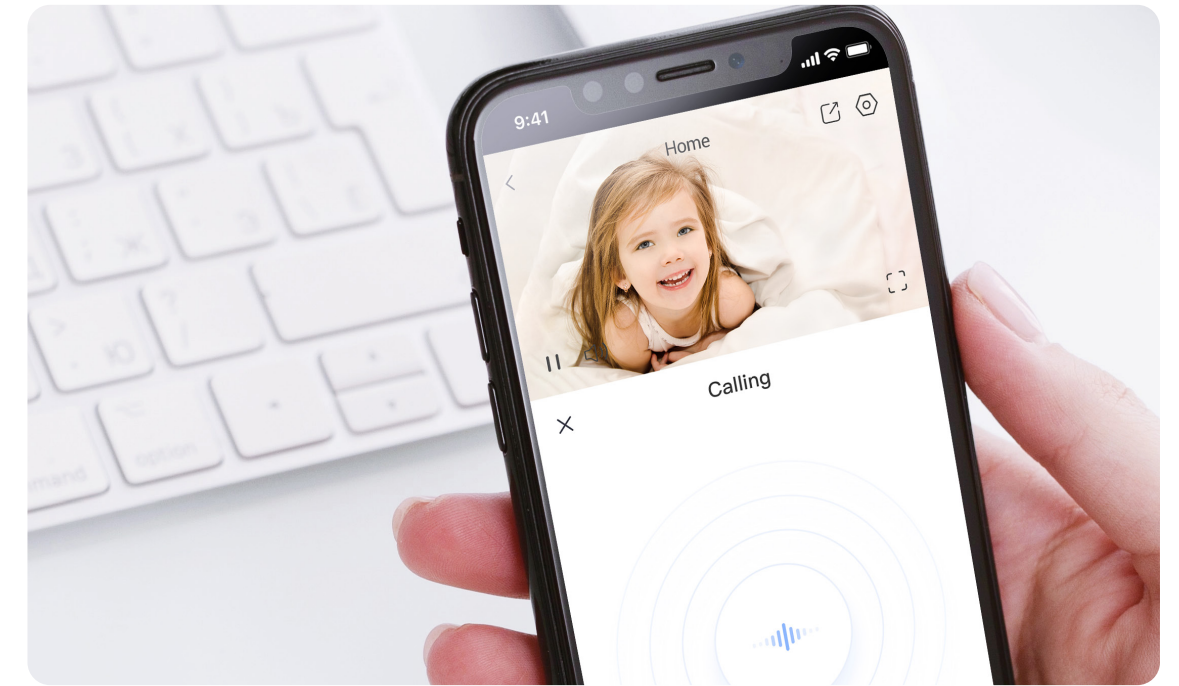

Supports MicroSD
Card (Up to 256 GB) &
EZVIZ CloudPlay Storage¹

Protect and care with stunning vision, at all times

Whole-room coverage is a breeze. The C6N 2K+ helps you keep eyes-open-wide on your indoor space. And when your cat starts playing hide-and-seek, you can rotate the camera to find where it is. It also renders evenly exposed, clear black-and-white night vision, thanks to its built-in infrared LEDs, so you can enjoy peace of mind while you sleep.

01 Enjoy 360° vision in 2K+ clarity

02 Protection lasts, even overnight

Get the notifications that matter

A lot of activities go on inside your home. Don't want to get alerted repeatedly when your curtains flutter in the wind? The C6N 2K+ is smart enough to identify human activities in particular. You can choose to get alerted only when somebody is detected on camera.

Smart tracking keeps you well-informed

Upon motion detection, the C6N 2K+ automatically locks on the subject and rotates to track the activity. When your dog chases its toy across the room, the camera will capture that movement, so virtually nothing is out of sight.

See and talk, from anywhere

When you're at work or on a trip, it's still easy to get in touch with your family. Just use your phone to talk and respond to your loved ones, as if you were by their side.