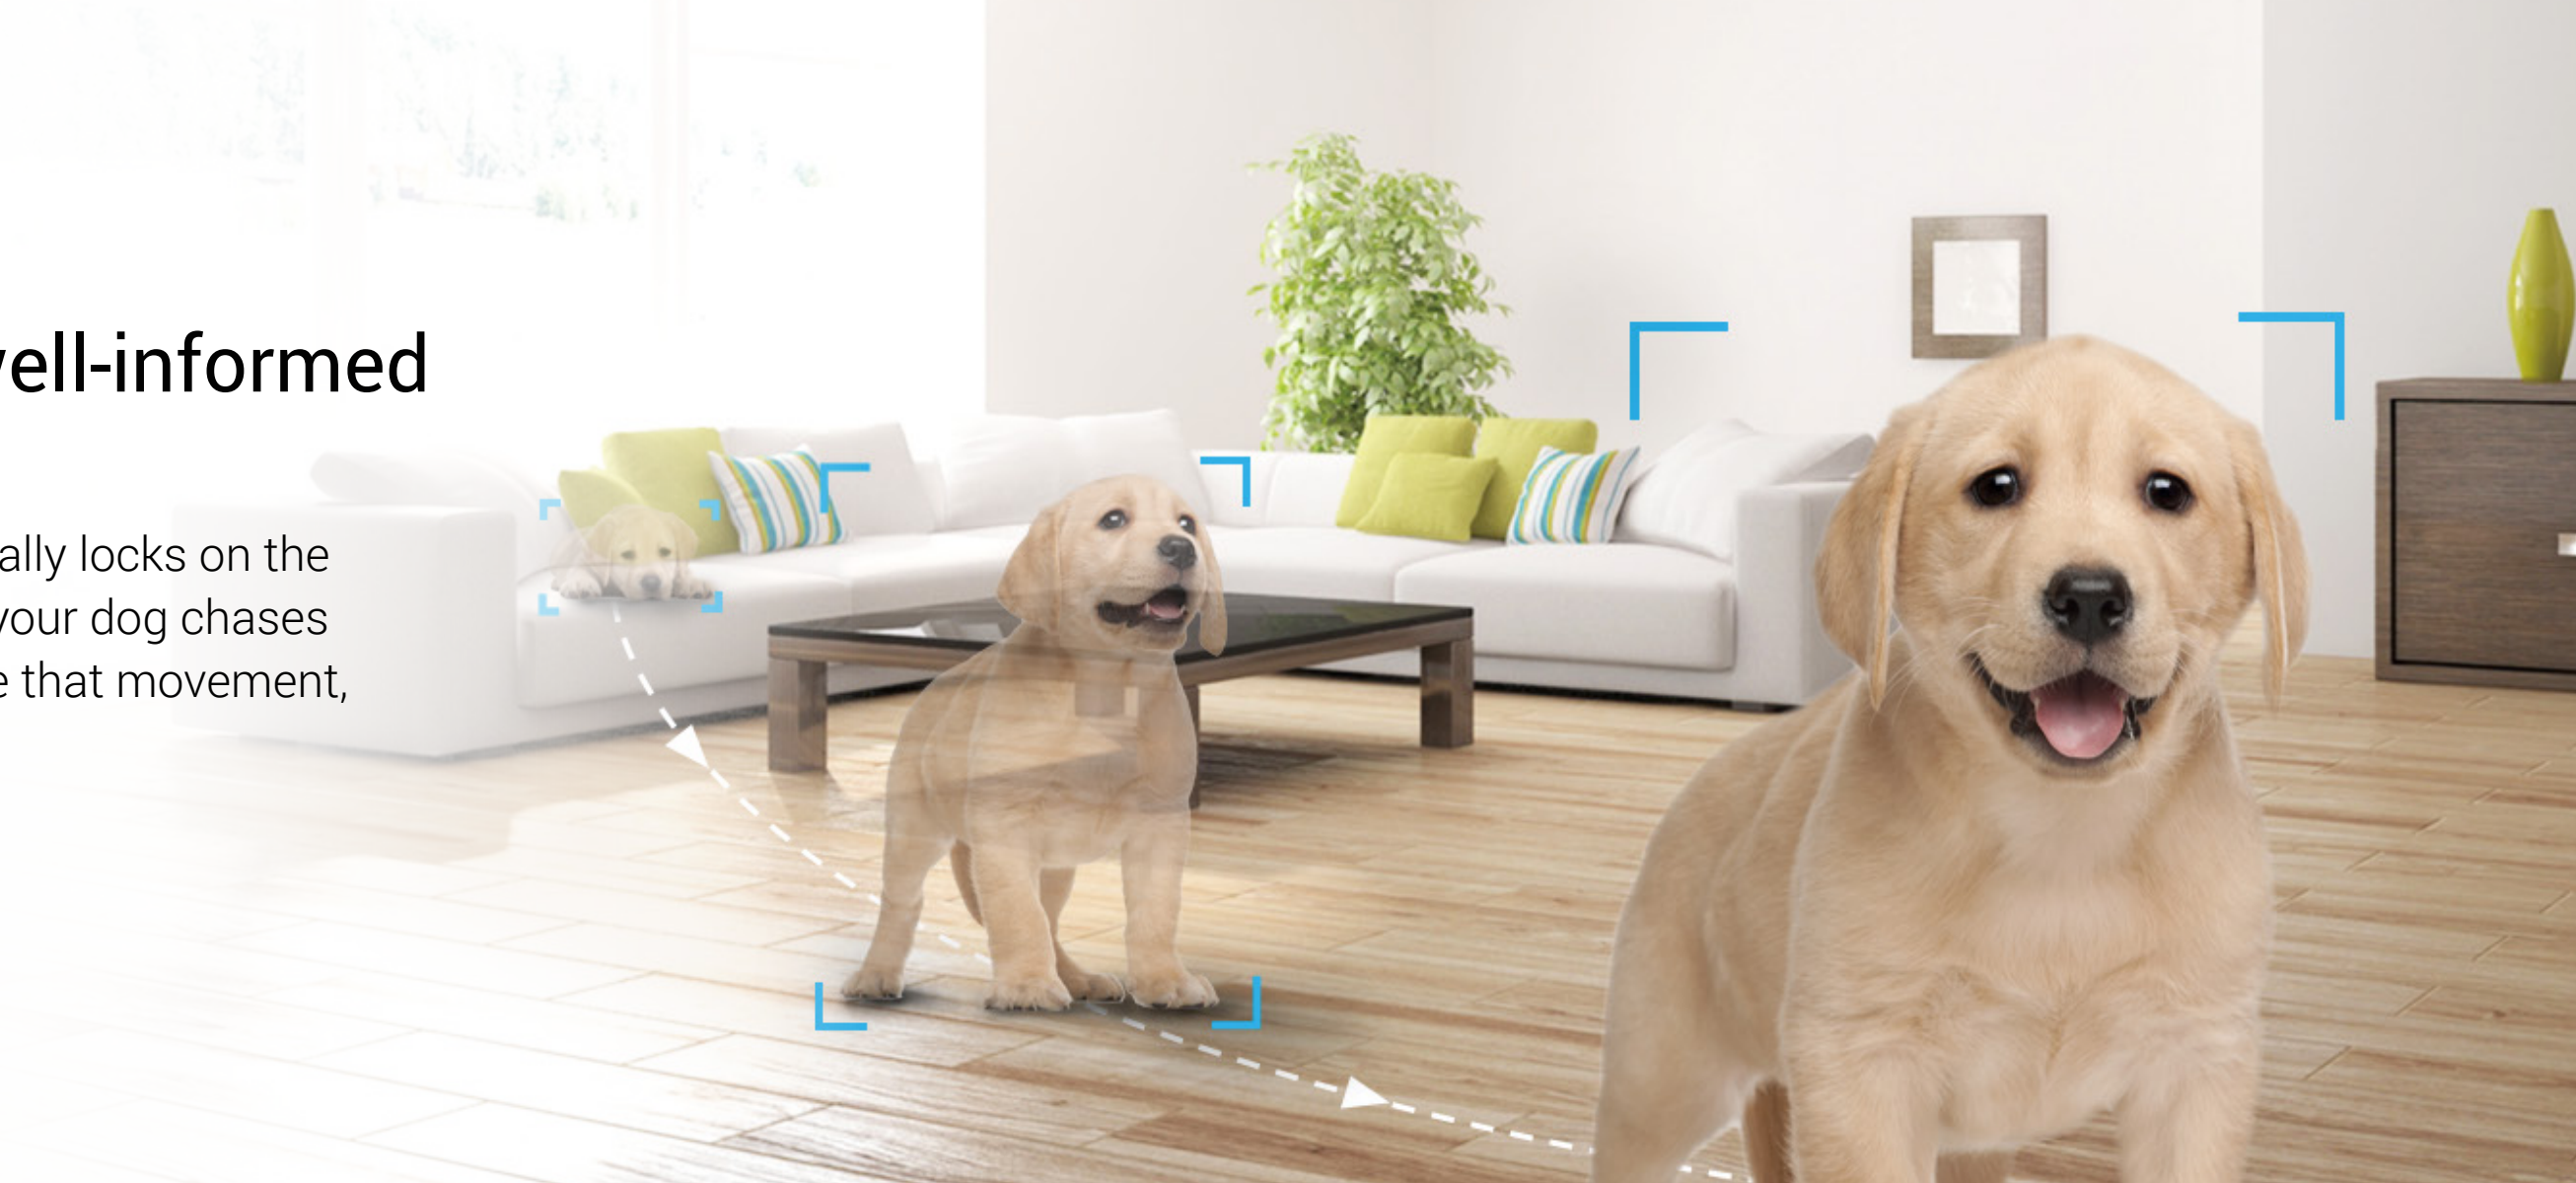

Supports MicroSD
Card (Up to 256 GB) &
EZVIZ CloudPlay Storage¹

Protect and care with stunning vision, at all times

Whole-room coverage is a breeze. The C6N 2K+ helps you keep eyes-open-wide on your indoor space. And when your cat starts playing hide-and-seek, you can rotate the camera to find where it is. It also renders evenly exposed, clear black-and-white night vision, thanks to its built-in infrared LEDs, so you can enjoy peace of mind while you sleep.

01 Enjoy 360° vision in 2K+ clarity

02 Protection lasts, even overnight

Get the notifications that matter

A lot of activities go on inside your home. Don't want to get alerted repeatedly when your curtains flutter in the wind? The C6N 2K+ is smart enough to identify human activities in particular. You can choose to get alerted only when somebody is detected on camera.

Smart tracking keeps you well-informed

Upon motion detection, the C6N 2K+ automatically locks on the subject and rotates to track the activity. When your dog chases its toy across the room, the camera will capture that movement, so virtually nothing is out of sight.

See and talk, from anywhere

When you're at work or on a trip, it's still easy to get in touch with your family. Just use your phone to talk and respond to your loved ones, as if you were by their side.